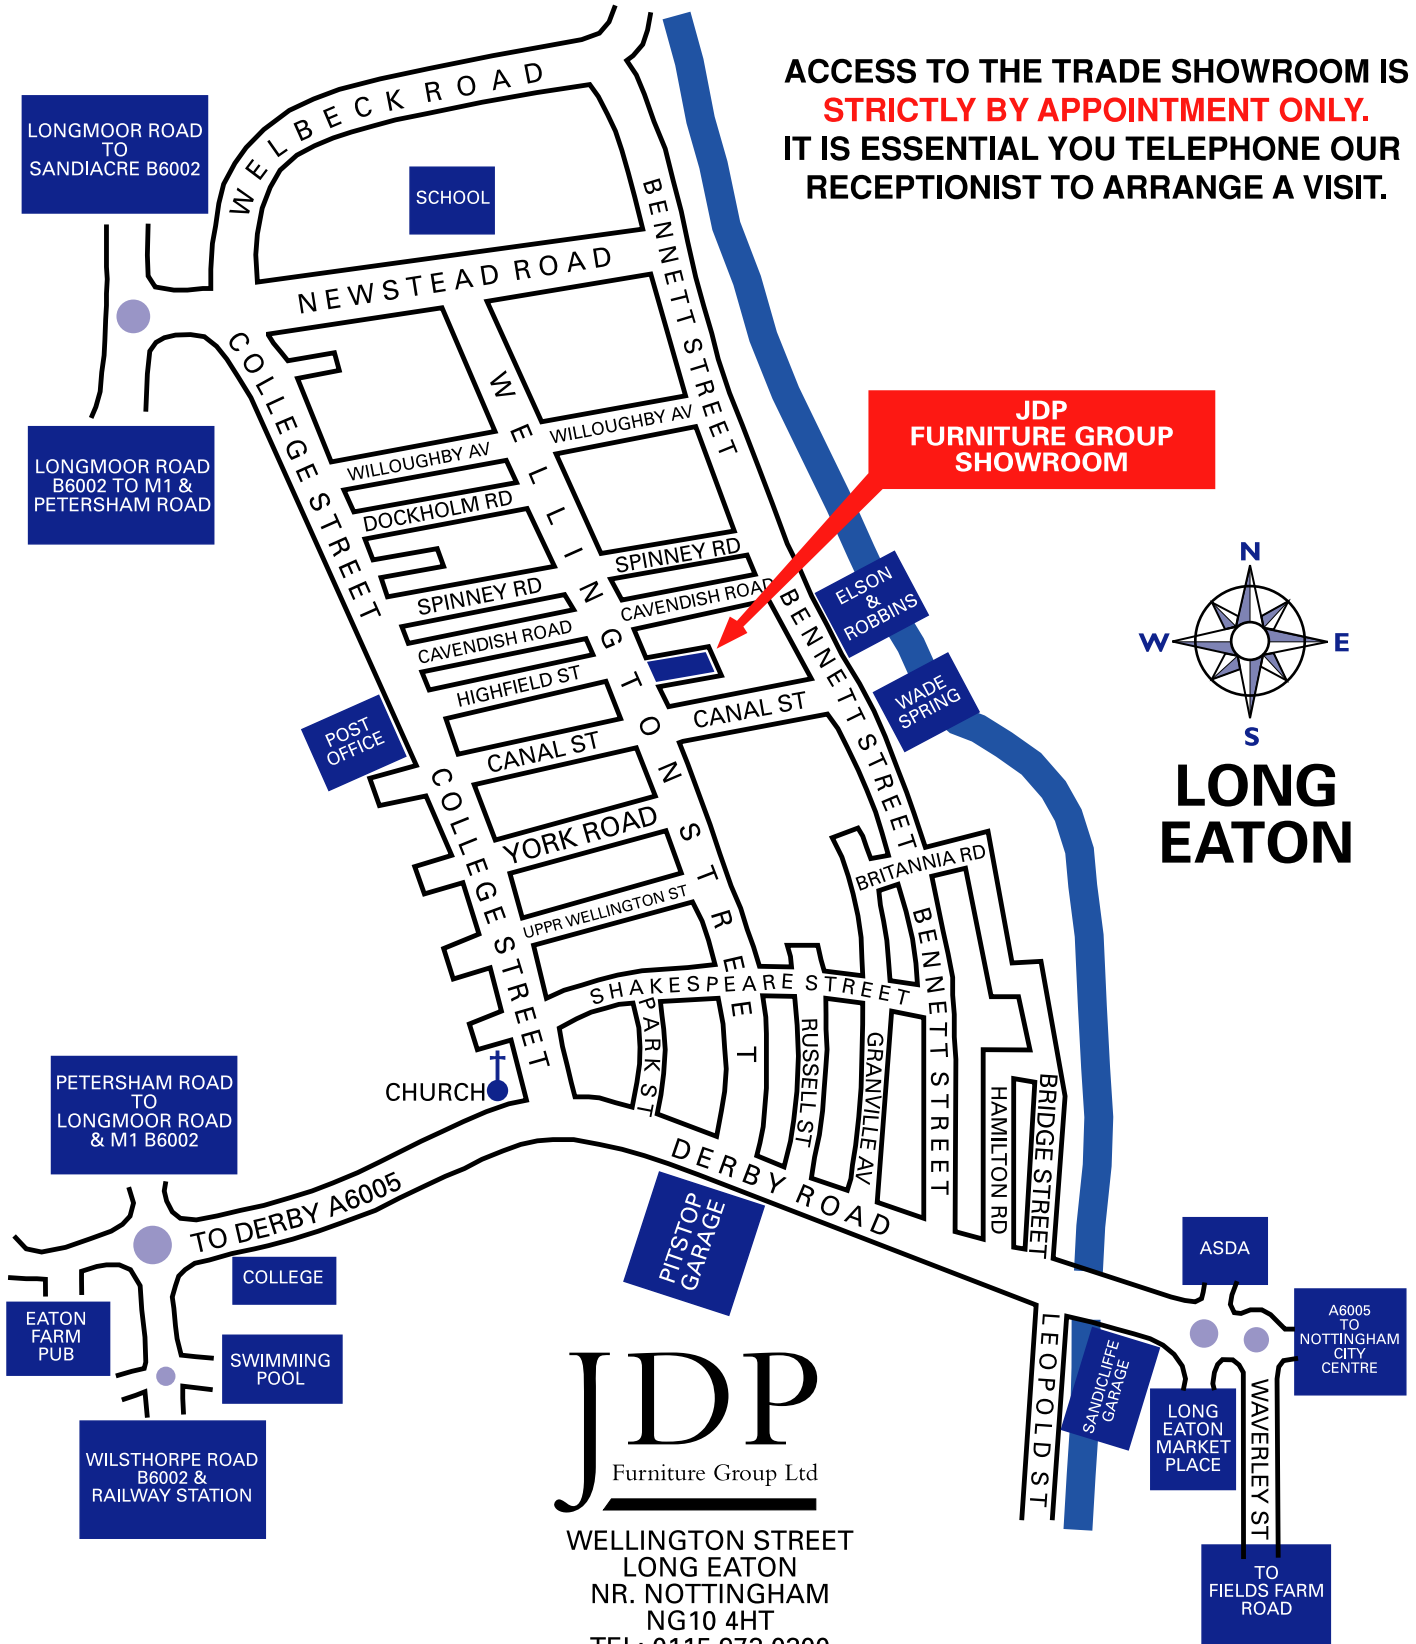

EXPLODED VIEW  
OF AREA AROUND  
THE  
JDP FURNITURE GROUP  
SHOWROOM

ACCESS TO THE TRADE SHOWROOM IS  
**STRICTLY BY APPOINTMENT ONLY.**  
IT IS ESSENTIAL YOU TELEPHONE OUR  
RECEPTIONIST TO ARRANGE A VISIT.

**JDP**  
Furniture Group Ltd

WELLINGTON STREET  
LONG EATON  
NR. NOTTINGHAM  
NG10 4HT  
TEL: 0115 973 0300  
FAX: 0115 973 7241

email: [showroom@jdp-furniture-group.co.uk](mailto:showroom@jdp-furniture-group.co.uk)  
[www.jdp-furniture-group.co.uk](http://www.jdp-furniture-group.co.uk)

**WHERE TO FIND US**